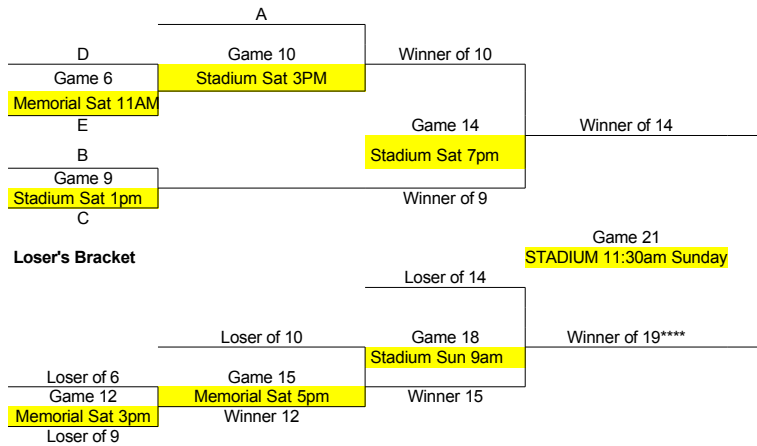

2013 MICKEY BRENNAN MEMORIAL TOURNAMENT

Loser to J	JAXX Game 1 -Memorial Fri 7PM STEAMERS	Winner to A
Loser to D	BIG JOHN's Game 2 Memorial Fri 9PM CURVE LAKE TRAPPERS	Winner to I
Loser to H	PA POWER Game 3 Memorial Sat 9AM NIAGARA SNAPPERS	Winner to B
Loser to C	ESA THUNDERBELLIES Game 4- STADIUM Sat 9 AM NAPANEE EXPRESS	Winner to F
Loser to E	NY BOMBERS Game 5- AVERY Sat 9 am DUNKIRK BIG DADDY's	Winner to G

Beer tent will be open from 2pm until midnight on Saturday July 6th @ STADIUM

AVERY FIELD is located at 1221 Mckinley Pkwy Lackawanna NY 14218

MEMORIAL FIELD is located next to 560 Ridge Rd Lackawanna NY 14218

STADIUM FIELD is located at 2960 South Park Ave. Lackawanna NY 14218

Winner's Bracket

****Winnner of 18 and 19 crossover brackets

Winner's Bracket

Loser's Bracket

Championship Game 22

Memorial 2 pm Sunday