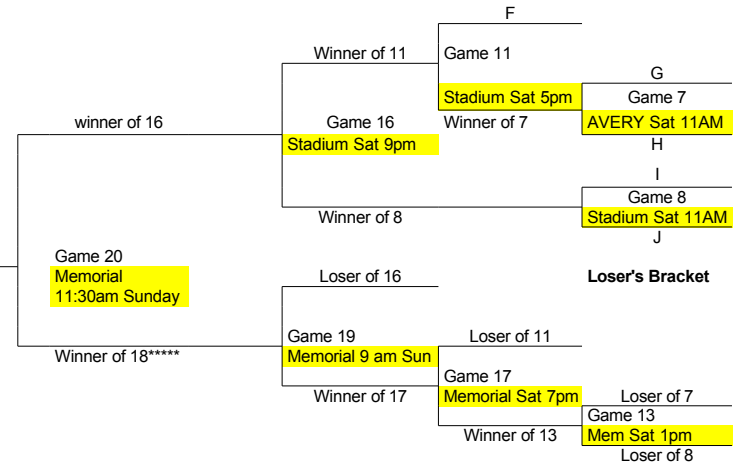

2013 MICKEY BRENNAN MEMORIAL TOURNAMENT

Loser to J	JAXX Game 1 -Memorial Fri 7PM STEAMERS	Winner to A
Loser to D	BIG JOHN's Game 2 Memorial Fri 9PM CURVE LAKE TRAPPERS	Winner to I
Loser to H	PA POWER Game 3 Memorial Sat 9AM NIAGARA SNAPPERS	Winner to B
Loser to C	ESA THUNDERBELLIES Game 4- STADIUM Sat 9 AM NAPANEE EXPRESS	Winner to F
Loser to E	NY BOMBERS Game 5- AVERY Sat 9 am DUNKIRK BIG DADDY's	Winner to G

Beer tent will be open from 2pm until midnight on Saturday July 6th @ STADIUM

AVERY FIELD is located at 1221 Mckinley Pkwy Lackawanna NY 14218

MEMORIAL FIELD is located next to 560 Ridge Rd Lackawanna NY 14218

STADIUM FIELD is located at 2960 South Park Ave. Lackawanna NY 14218

Winner's Bracket

****Winnner of 18 and 19 crossover brackets

Winner's Bracket

Loser's Bracket

Championship Game 22

Memorial 2 pm Sunday